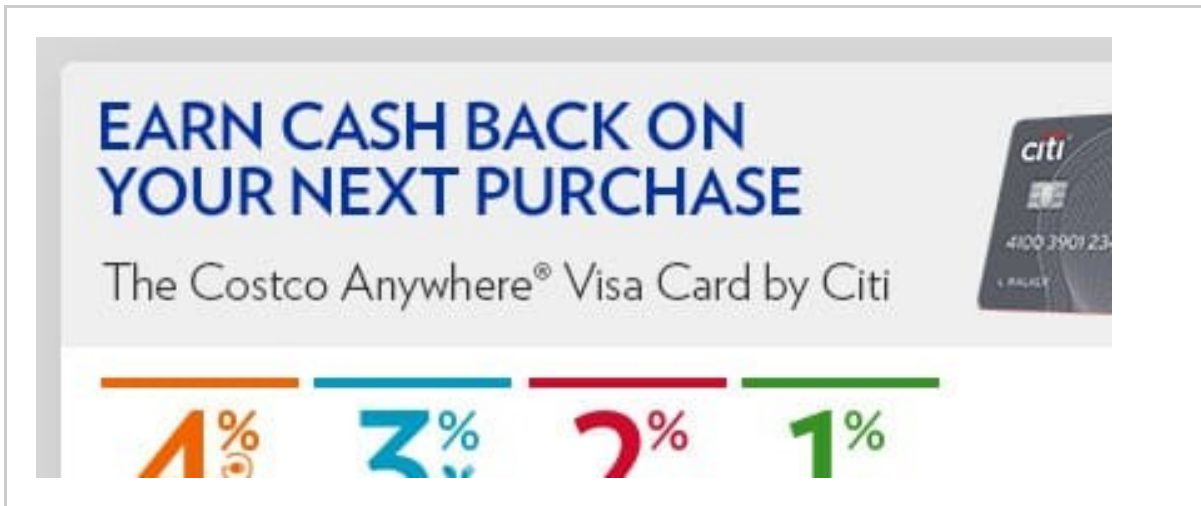

Shop Confidently

We are committed to offering the best value to our members, with a risk-free 100% satisfaction guarantee on both your membership and merchandise. If you have questions about your membership or products you've purchased at Costco, please visit the membership counter at your local Costco or [Contact Customer Service](#).

View [Costco's Return Policy](#)

Costco Concierge Services / Technical Support

Free technical support exclusive to Costco members for select electronics and consumer goods. [Learn More](#).

[How to Return Costco.com Orders](#).

Please keep this email for future reference, and thank you for shopping at [Costco.com](#).

© 1998 - 2022 Costco Wholesale Corporation.
All rights reserved.